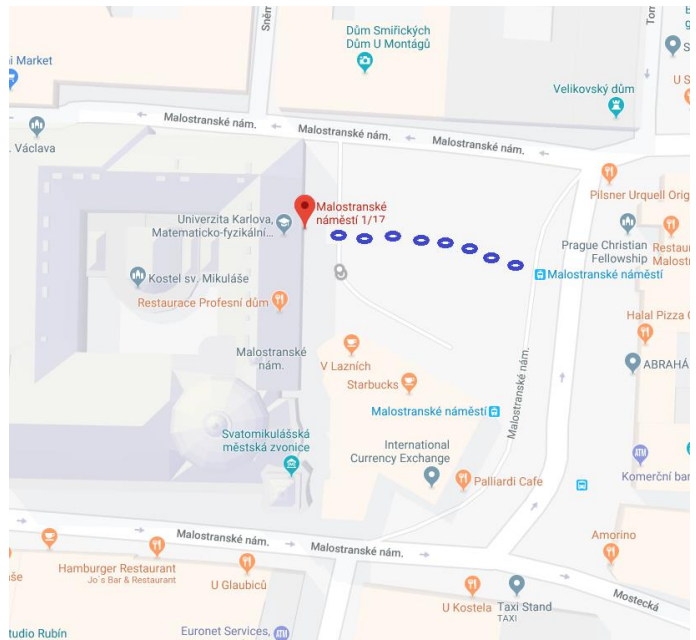

Text Structure and Corpus Linguistics

2^e Journée d'étude franco-tchèque

November 12, 2018

The venue for Part I:

Small Conference Room, Rektorát Univerzity Karlovy, Ovocný Trh 3

The map shows how to reach the venue from the lowest part of Václavské náměstí (metro **Můstek**)

Note that the correct entrance to the university building is from the **Ovocný trh** street.

You can also use the metro line B to **Náměstí Republiky** to reach the venue.

The venue for Part II and III:

Faculty of Mathematics and Physics, Malostranské nám. 25, 4th floor

- Hall S1, (for Part II),
- offices 408 and 409 (for Coffee break)
- office 409 (for Part III)

How to reach the venue from the tram station **Malostranské náměstí**:

Lunch (12:30 – 13:15)

Lunch will be served at the restaurant Profesní dům, Malostranské nám. 25, the building of the Faculty of Mathematics and Physics. The restaurant is located on the underground floor. For the venue, see the venue for Part II and III.