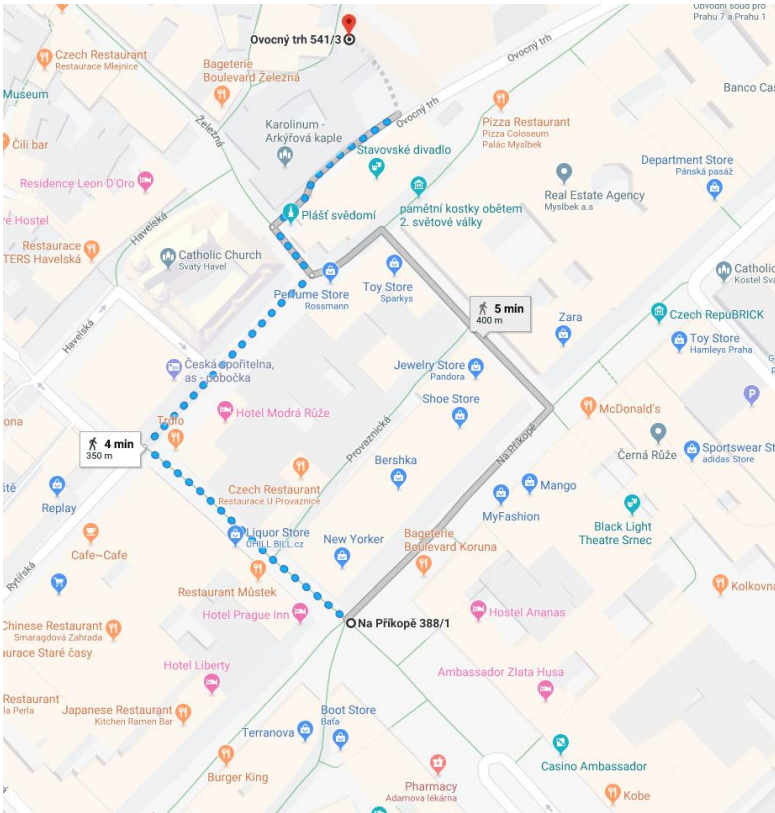

Text Structure and Corpus Linguistics

2^e Journée d'étude franco-tchèque

November 12, 2018

The venue for Part I:

Small Conference Room, Rektorát Univerzity Karlovy, Ovocný Trh 3

The map shows how to reach the venue from the lowest part of Václavské náměstí (metro **Můstek**)

Note that the correct entrance to the university building is from the **Ovocný trh** street.

You can also use the metro line B to **Náměstí Republiky** to reach the venue.

The venue for Part II and III:

Faculty of Mathematics and Physics, Malostranské nám. 25, 4th floor

- Hall S1, (for Part II),
- offices 408 and 409 (for Coffee break)
- office 409 (for Part III)

How to reach the venue from the tram station **Malostranské náměstí**:

Dinner (from 18:30)

The dinner will be served at the restaurant Konírna, Maltézské nám. 10, from 18:30.

How to reach the venue from the building of the Faculty of Mathematics and Physics (Malostranské nám. 25).