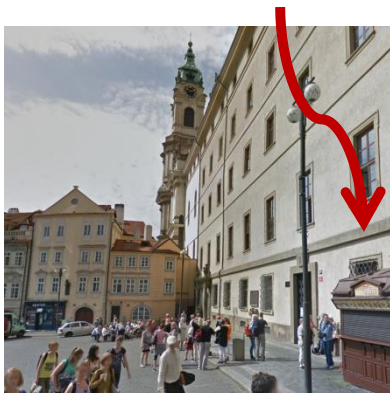

Text Structure and Corpus Linguistics

2^e Journée d'étude franco-tchèque

November 12, 2018

The venue for Part I:

Small Conference Room, Rektorát Univerzity Karlovy, Ovocný Trh 3

The map shows how to reach the venue from the lowest part of Václavské náměstí (metro **Můstek**)

Note that the correct entrance to the university building is from the **Ovocný trh** street.

You can also use the metro line B to **Náměstí Republiky** to reach the venue.

The venue for Part II and III:

Faculty of Mathematics and Physics, Malostranské nám. 25, 4th floor

- Hall S1, (for Part II),
- offices 408 and 409 (for Coffee break)
- office 409 (for Part III)

How to reach the venue from the tram station **Malostranské náměstí**:

Lunch (12:30 – 13:15)

Lunch will be served at the restaurant Profesní dům, Malostranské nám. 25, the building of the Faculty of Mathematics and Physics. The restaurant is located on the underground floor. For the venue, see the venue for Part II and III.