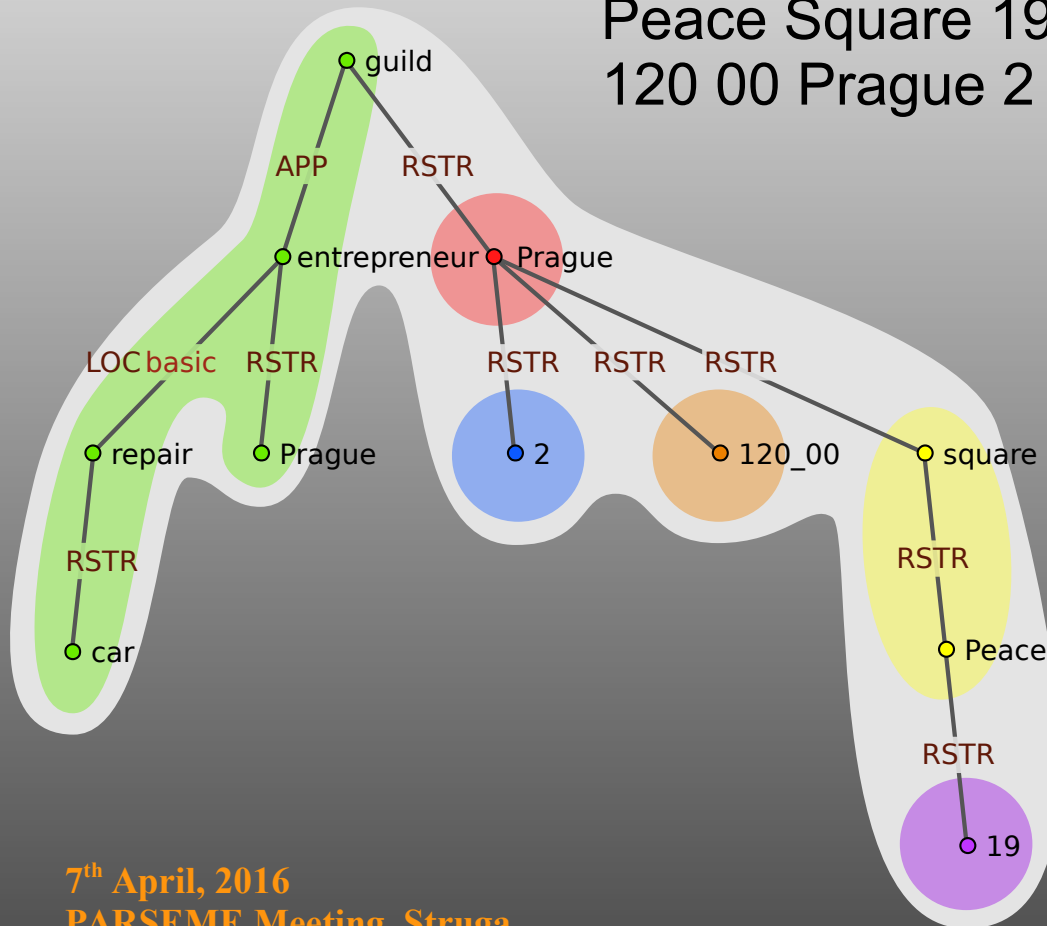

# Named Entities within Multiword Addresses

Eduard Bejček, Pavel Straňák

Charles University in Prague

## How to annotate a complex address?

- The Guild of Prague Entrepreneurs in Car Repair  
Peace Square 19  
120 00 Prague 2

*name:* The Guild of Prague Entrepreneurs in Car Repair,  
Peace Square 19, 120 00 Prague 2.

*type:* address

<i>components:</i> entity:	The Guild of Prague Entrepreneurs in Car Repair
salutation:	---
street:	Peace Square
house number:	19
ZIP code:	120 00
city:	Prague
district:	2
state:	---
country:	---

*name:* Peace Square  
*type:* location  
*info:* square, atomic

*name:* Prague 2  
*type:* location  
*info:* city district, atomic,  
part of 'Prague'

*name:* Prague  
*type:* location  
*info:* city, GPS, atomic